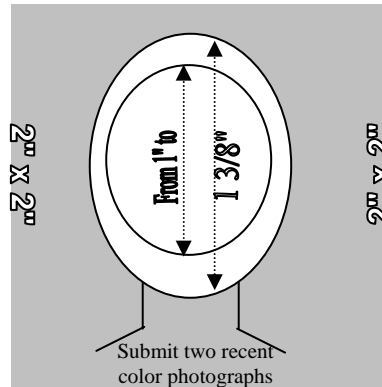

PHOTO STUDIO LISTING FOR U.S. PASSPORTS

Your photographs must be:

- ≡ 2 color photographs of you alone
- ≡ 2x2 inches in size
- ≡ Sufficiently recent to be a good likeness of you (normally taken within the last six months)
- ≡ Image size measured from the bottom of your chin to the top of your head (including hair) should not be less than 1 inch and not more than 1 3/8 inches.
- ≡ Must be color, clear, with a full front view of your face
- ≡ Must be printed on thin paper with plain light (white or off-white) background.
- ≡ Must be capable of withstanding a mounting temperature of 225°F (107°C).
- ≡ Must be taken in normal street attire, without a hat, head covering, or dark glasses unless a signed statement is submitted by the applicant verifying the item is worn daily for religious purposes or a signed doctor's statement is submitted verifying the item is used daily for medical purposes.
- ≡ Photographs retouched so that your appearance is changed are unacceptable.
- ≡ Snapshots, most vending machine prints, and magazine or full-length photographs are unacceptable.
- ≡ Digitized photos must meet the previously stated qualifications and will be accepted for use at the discretion of Passport Services.

They must conform to the following size limitation:

DO NOT USE A PHOTO MACHINE OR INSTANT PHOTO BOOTH. THOSE PHOTOS ARE TOO SMALL FOR EMBASSY-ISSUED PASSPORTS.

The following establishments take photos:

<u>NAME OF STUDIO</u>	<u>TELEPHONE</u>	<u>DAYS & HOURS OF OPERATION</u>	<u>PRICE</u>	<u>REMARKS</u>
<i>NAIROBI STUDIOS</i>				
Elite Camera House Kimathi Street Opp. The Stanley Hotel	224 521	Mon-Fri: 8:30am - 5:45pm Sat: 8:30am - 2:30pm	Kshs.445	5-8hrs (color)
Expo' Camera Centre Jubilee Insurance Exchange Mama Ngina Street	221 797 246 777	Mon-Fri: 8:30am - 5pm Sat: 8:30am - 1.30pm	Kshs.500	1 hr (digital)
Photomural Gigiri (k) Ltd. United Nations Avenue Warwick Centre	712 1176 712 0555	Mon-Thu: 7am-6pm Fri: 8am-6pm Sat: 9am-2pm	Kshs.500	15 min (digital)
Studio Mona Photographer Hurlingham next to Barclays Bank Arwings Kodhek Road	271 5020 271 5141	Mon-Fri: 9am - 6pm Sat: 9am - 5pm	Kshs.500	1 hr (digital)
Village Photoshop, No.125 Village Market, Limuru Rd	712 2191	Mon-Fri: 8.30am-6:30pm Sat: 9.30am-5pm	Kshs.500	10 min (digital)
<i>MOMBASA STUDIOS</i>				
Burhani Photographic Services Nakumatta Nyali Shopping Centre	041-548 6816	Mon-Sat: 9am - 7pm Sun: 10am - 1pm	Kshs.800 (4 copies) Kshs.400 (2 copies)	10 minutes (digital)
Camfoto Professional Photographers Makadara Road, Mombasa	041-222 5131 041-231 3273	Mon-Fri 8:00am - 5:45pm Sat 8:30 am - 1:00pm Sun 10:00am - 1:00pm	Kshs.500 (6 copies) Kshs.600 (6 copies)	2-3 hrs 10-15 minutes